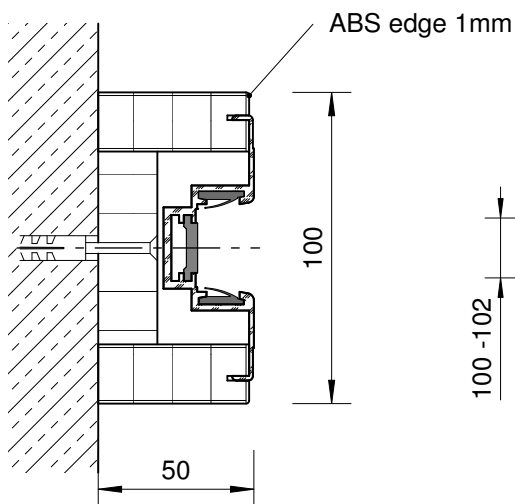

Telescopic element flush

Sheet 01.210

As of: 11-2014

Locking bar / Wall connection

**Locking bar
Type Topas**

**Wall connection
telescopic element**

**Locking bar
Type Karat**

**Telescopic element,
flush**