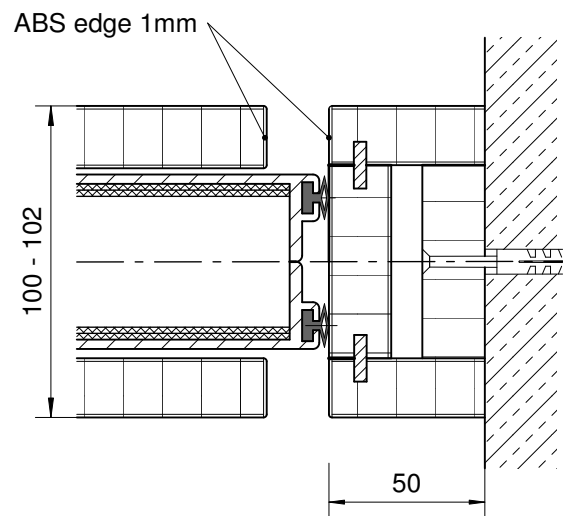

Telescopic element flush

Sheet 01.210

As of: 11-2014

Locking bar / Wall connection

**Locking bar
Type Topas**

**Wall connection
telescopic element**

**Locking bar
Type Karat**

**Telescopic element,
flush**