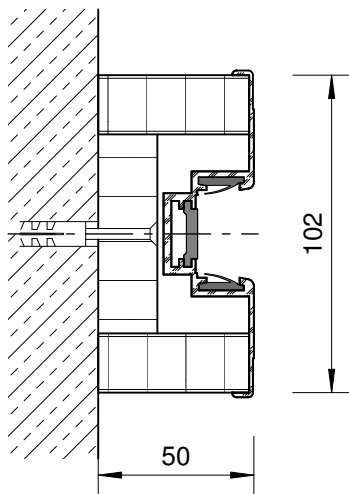

Telescopic element flush

Sheet 01.210

As of: 11-2014

Locking bar / Wall connection

**Locking bar
Type Topas**

**Wall connection
telescopic element**

**Locking bar
Type Karat**

**Telescopic element,
flush**