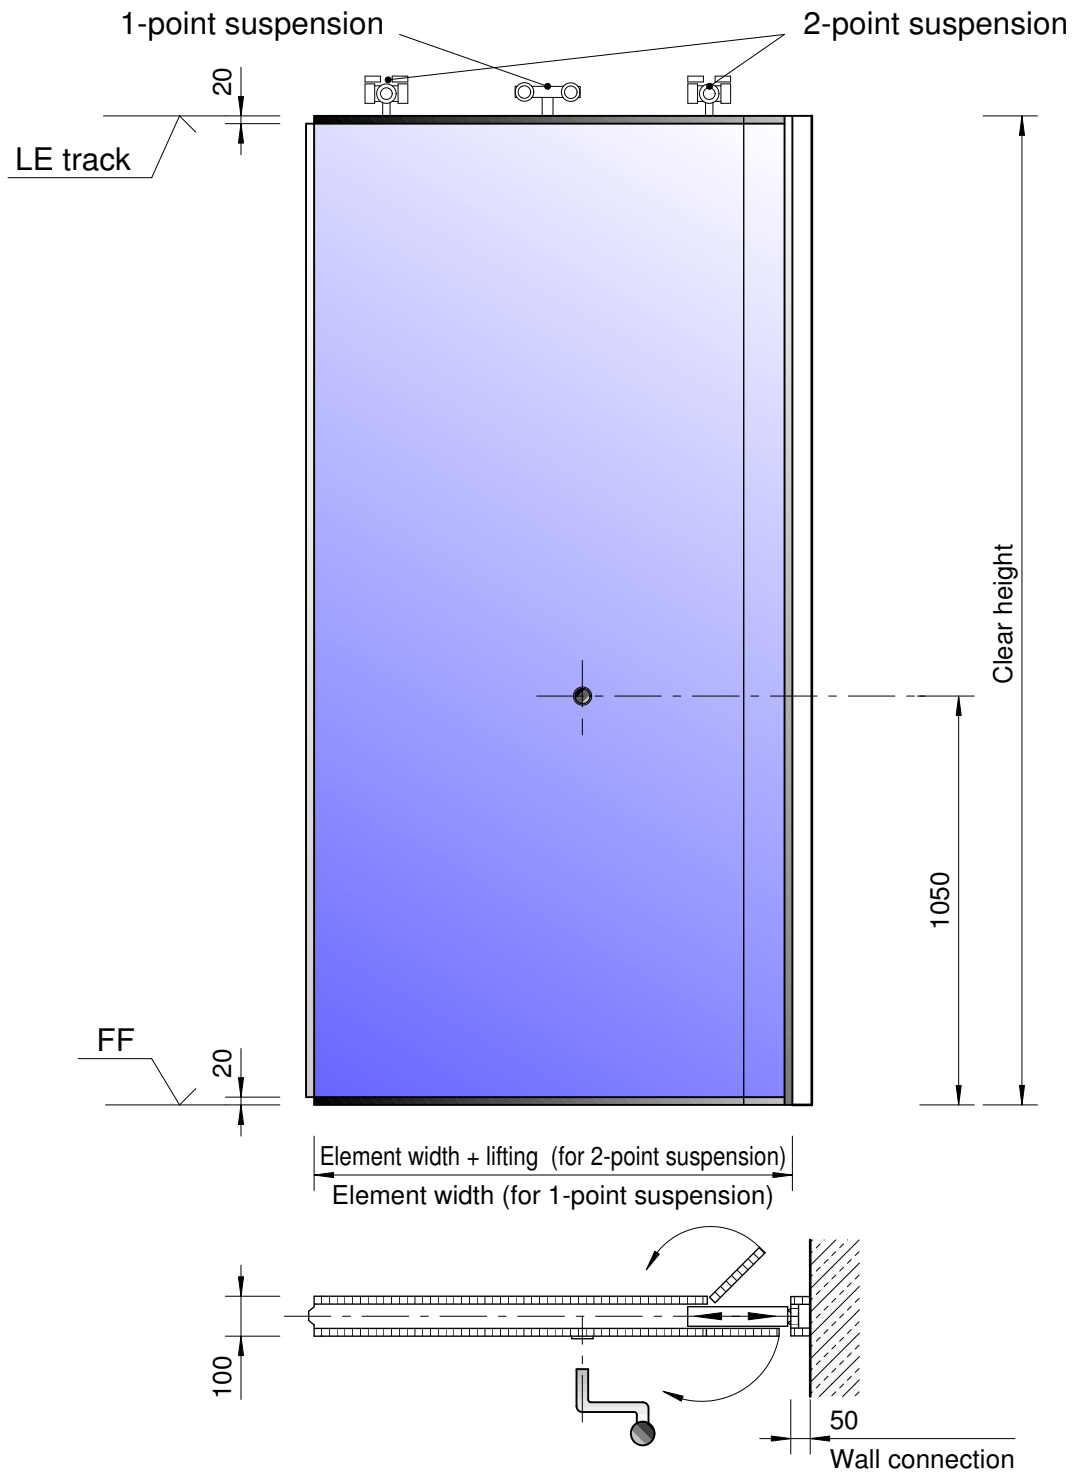

Telescopic element flush

Sheet 01.210

As of: 11-2014

Locking bar / Wall connection

**Locking bar
Type Topas**

**Wall connection
telescopic element**

**Locking bar
Type Karat**

**Telescopic element,
flush**